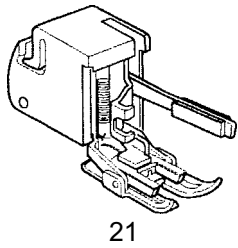

Key	Part No.	Name
1	822801001	Overedge foot
2	820809014	Hemmer foot
3	829801002	Zipper foot
4	822804118	Satin stitch foot
5	825817009	Blind stitch foot
6	820819006	Cording foot
7	822808008	Overcasting foot
8	832427103	Craft foot (open toe type)
9	200008004	1/4" seam foot
10	200301000	Darning foot (open toe type)
11	753801004	Buttonhole foot
12	802422002	Quilting guide
13	647808009	Seam ripper
14	102261000	Bobbin
15	820827007	Set of needles
16	820832005	Screwdriver (large)
17	802424004	Lint brush
18	822020514	Spool holder (large)
19	822019509	Spool holder (small)
20	200100100	Cloth guide with screws
21	214510007	Even feed foot (open toe type)
22	214015007	Quilting guide for Even feed foot
23	653802002	Screwdriver
24	846800004	Instruction book (English)
	846800037	Instruction book (Dutch)
	846800048	Instruction book (German)
	846800059	Instruction book (French)
	846800060	Instruction book (Swedish)
	846800071	Instruction book (Finnish)
	846800082	Instruction book (Spanish)
	846800093	Instruction book (Portuguese)
	846800107	Instruction book (Italian)
	846800118	Instruction book (Russian)
	846800129	Instruction book (Chinese)
	846800026	Instruction book (Japanese)
	846800141	Instruction book (Persian)
25	653524007	Power supply cord for U.S.A. & Canada
	830314018	Power supply cord for Australia
	830377008	Power supply cord for U.K.
	830335004	Power supply cord for Continental Europe
26	043271133	Foot control
	489702006	Large extension table - Not illustrated
	846811008	Knee lifter - Not illustrated
	846806000	Dust cover - Not illustrated
	846810007	Empty accessory case - Not illustrated