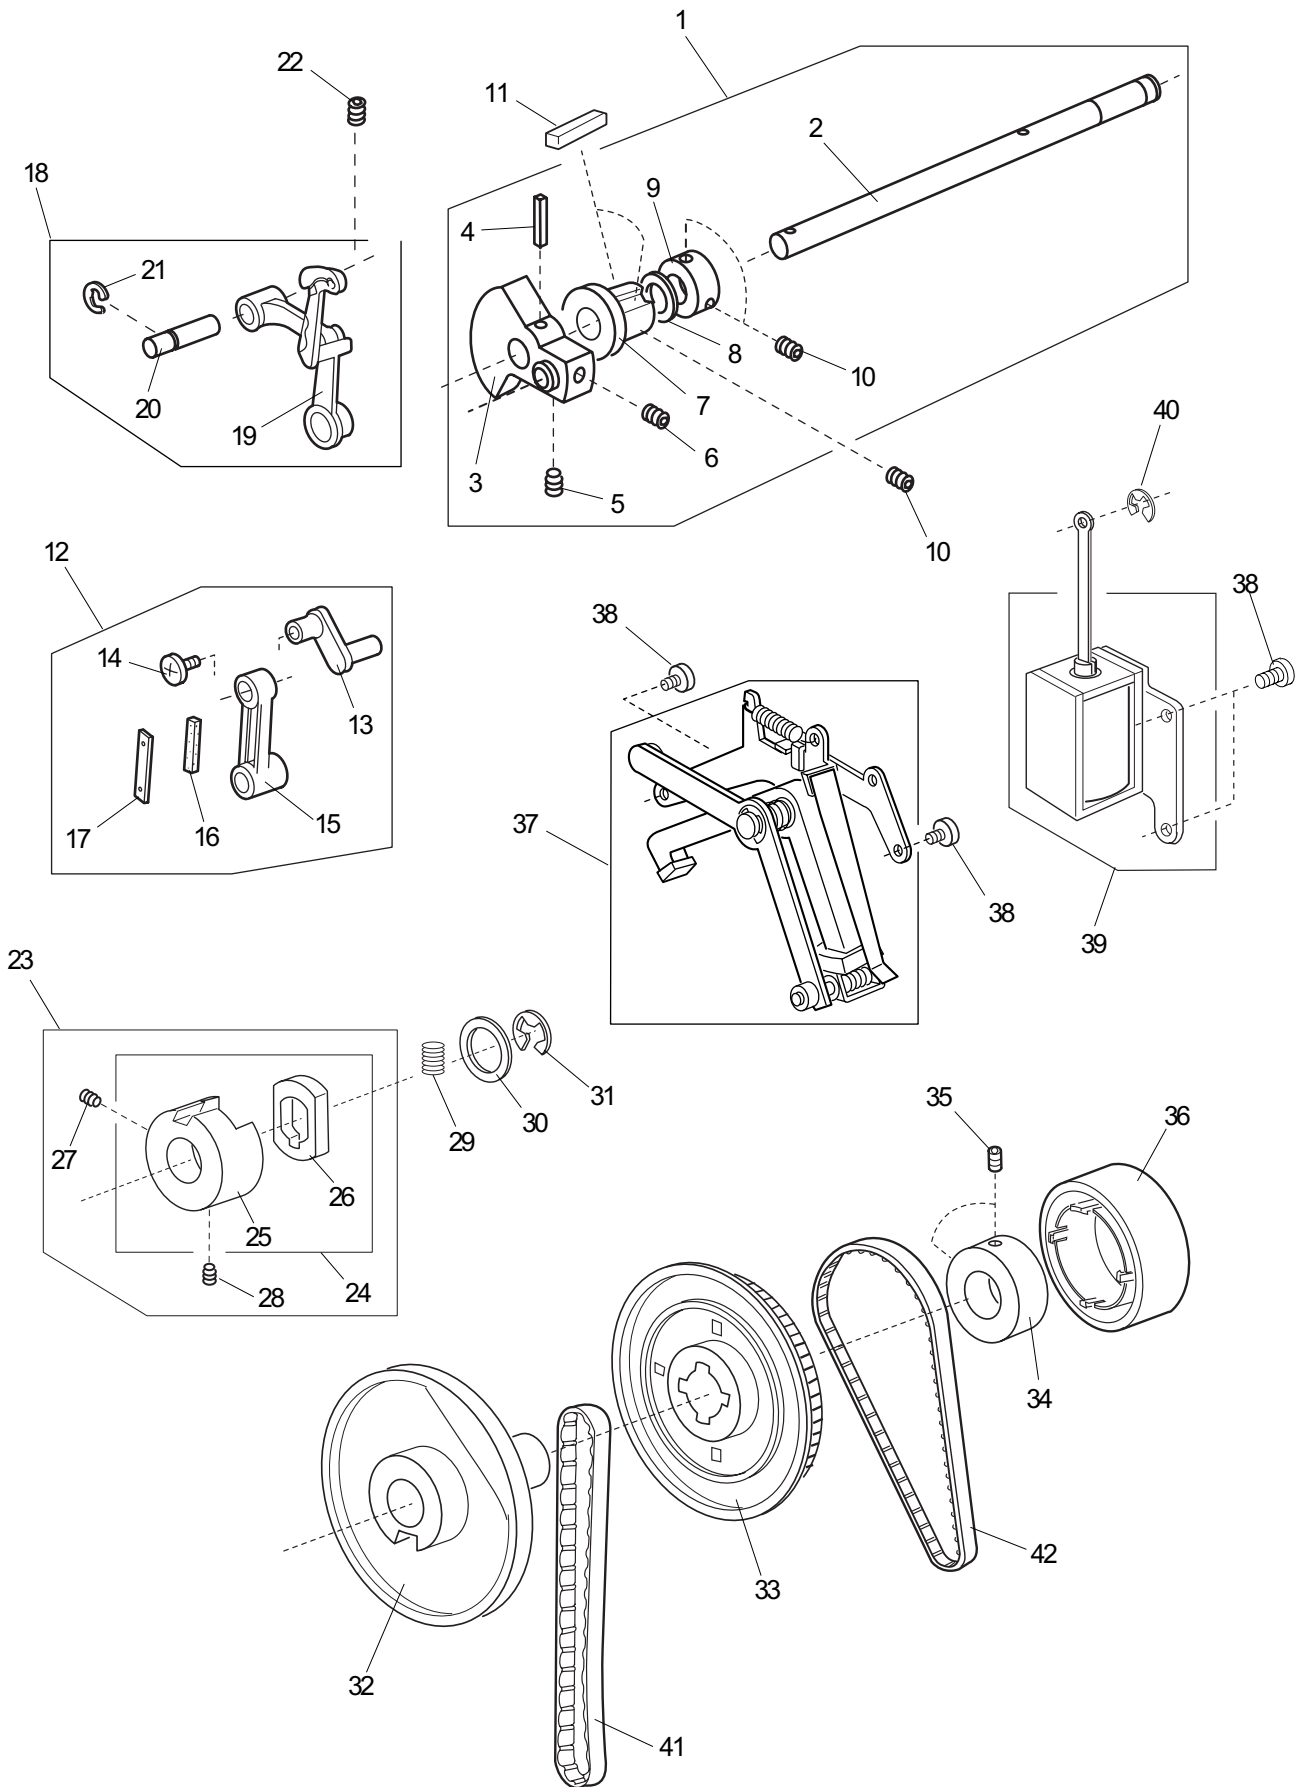

Ref.	Part No.	Name
1	846620008	Upper shaft unit
2	846074001	Upper shaft
3	846075002	Thread take up crank
4	000020707	Spring pin 4X20
5	102073003	Set screw
6	761052007	Set screw
7	670079108	Bushing
8	000035901	Washer I3X0.5
9	658019009	Upper shaft ring
10	000111304	Hexagonal socket screw 5x5
11	731312005	Felt
12	846615000	Needle bar crank unit
13	652143005	Needle bar crank pin
14	647139002	Needle bar crank pin cap
15	650039001	Needle bar crank rod
16	650040005	Felt
17	650041006	Felt holding spring
18	846656003	Thread take up lever unit
19	820511201	Thread take up lever unit
20	502044007	Pin
21	000002806	Snap ring (6)
22	000111201	Hexagonal socket screw (4X4)
23	846650007	Clutch base unit
24	846520007	Clutch base unit
25	846077004	Clutch base
26	846078005	Connecting piece
27	000177607	Hexagonal screw 5*8
28	000111706	Hexagonal socket screw 5x8
29	846079006	Spring
30	846191005	Washer
31	000030009	Snap ring E-10
32	846189003	Cam
33	846080000	Belt wheel
34	846082002	Ring
35	000111201	Hexagonal socket screw (4X4)
36	846081001	Hand wheel
37	846621009	Clutch base plate
38	000081005	Setscrew 4x8
39	846623001	Set plate
40	000002105	Snap ring 3
41	846098001	Belt
42	846188009	Belt