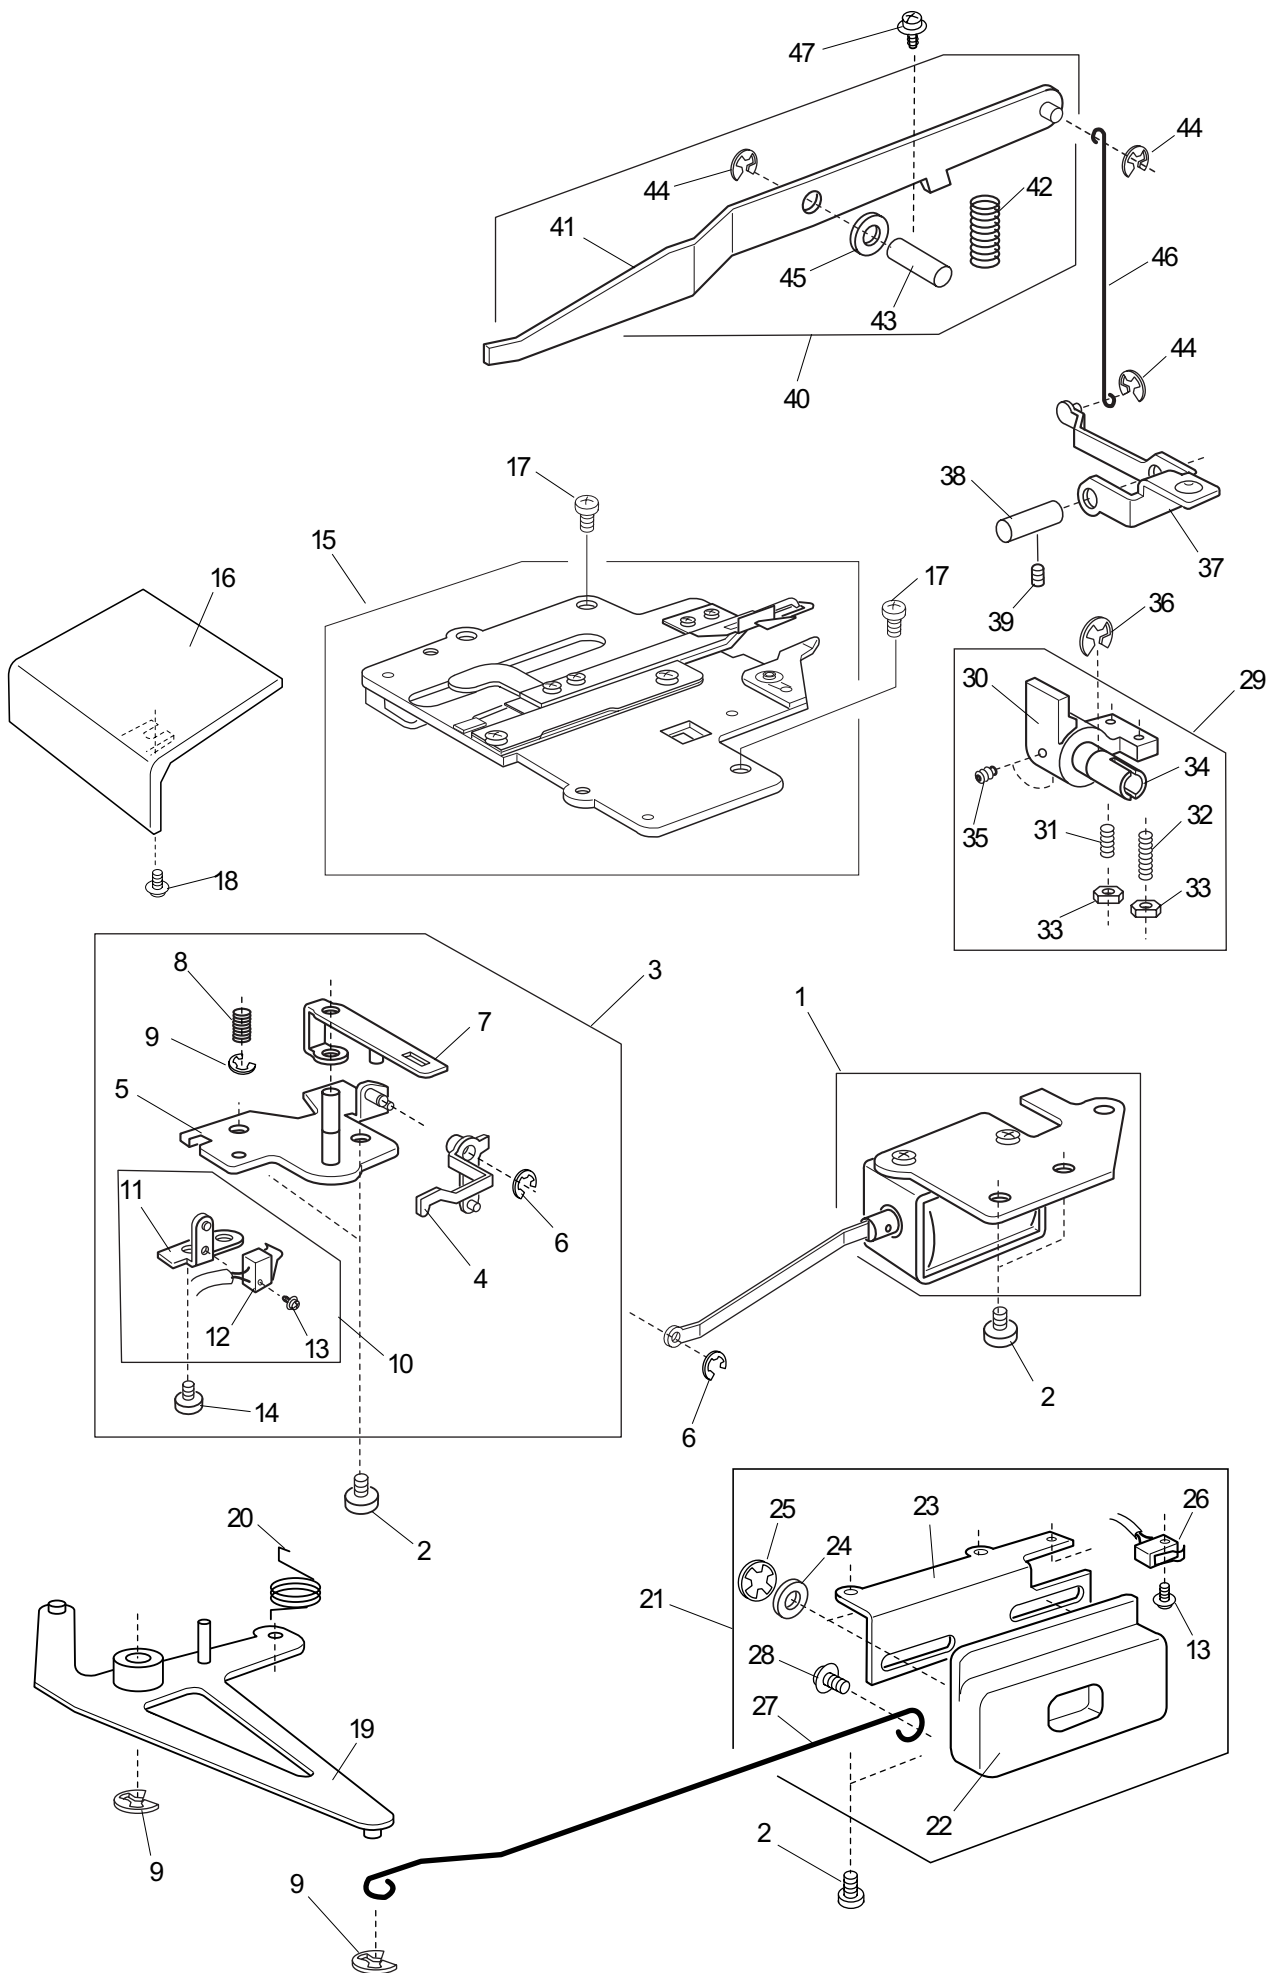

Ref.	Part No.	Name
1	846640004	Solenoid unit
2	000081005	Setscrew 4x8
3	846641005	Link unit
4	846139005	Link
5	846147006	Supporter
6	000002105	Snap ring 3
7	846153005	Arm (old type)
	846233000	Arm (new type)
8	846154006	Spring
9	000002507	Snap ring E-4
10	846642006	Sensor unit
11	846158000	Sensor base
12	846513007	Switch unit
13	000115308	Setscrew 2x8
14	000101105	Setscrew 3x4
15	846643007	Auto thread cutter unit (old type)
	846643100	Auto thread cutter unit (new type)
16	846195009	Cover
17	000101404	Setscrew 4x6
18	000115205	Setscrew 4x6
19	846026008	Drop feed lever
20	846214005	Spring
21	846645009	Knob unit
22	846027009	Knob
23	846211002	Knob base
24	000072003	Polished plain washer 5
25	000013903	Snap ring CS-5
26	660518505	Switch unit
27	846028000	Rod
28	000109309	TP screw
29	846646000	Knee lifter unit
30	846167002	Knee lifter
31	000178505	Hexagonal socket screw
32	000179104	Hexagonal socket screw
33	000061412	Hexagonal nut 5-3-8
34	846166001	Knee lifter shaft
35	000111706	Hexagonal socket screw 5x8
36	000002208	Snap ring 9
37	846168003	Knee lifter lever
38	846169004	Knee lifter shaft
39	000111201	Hexagonal socket screw (4X4)
40	846647001	Knee lifter lever unit
41	846171009	Knee lifter lever
42	846173001	Spring
43	846172000	Knee lifter shaft
44	000001609	Snap ring 5
45	000070609	Washer
46	846170008	Rod
47	000115700	TP screw 4x10