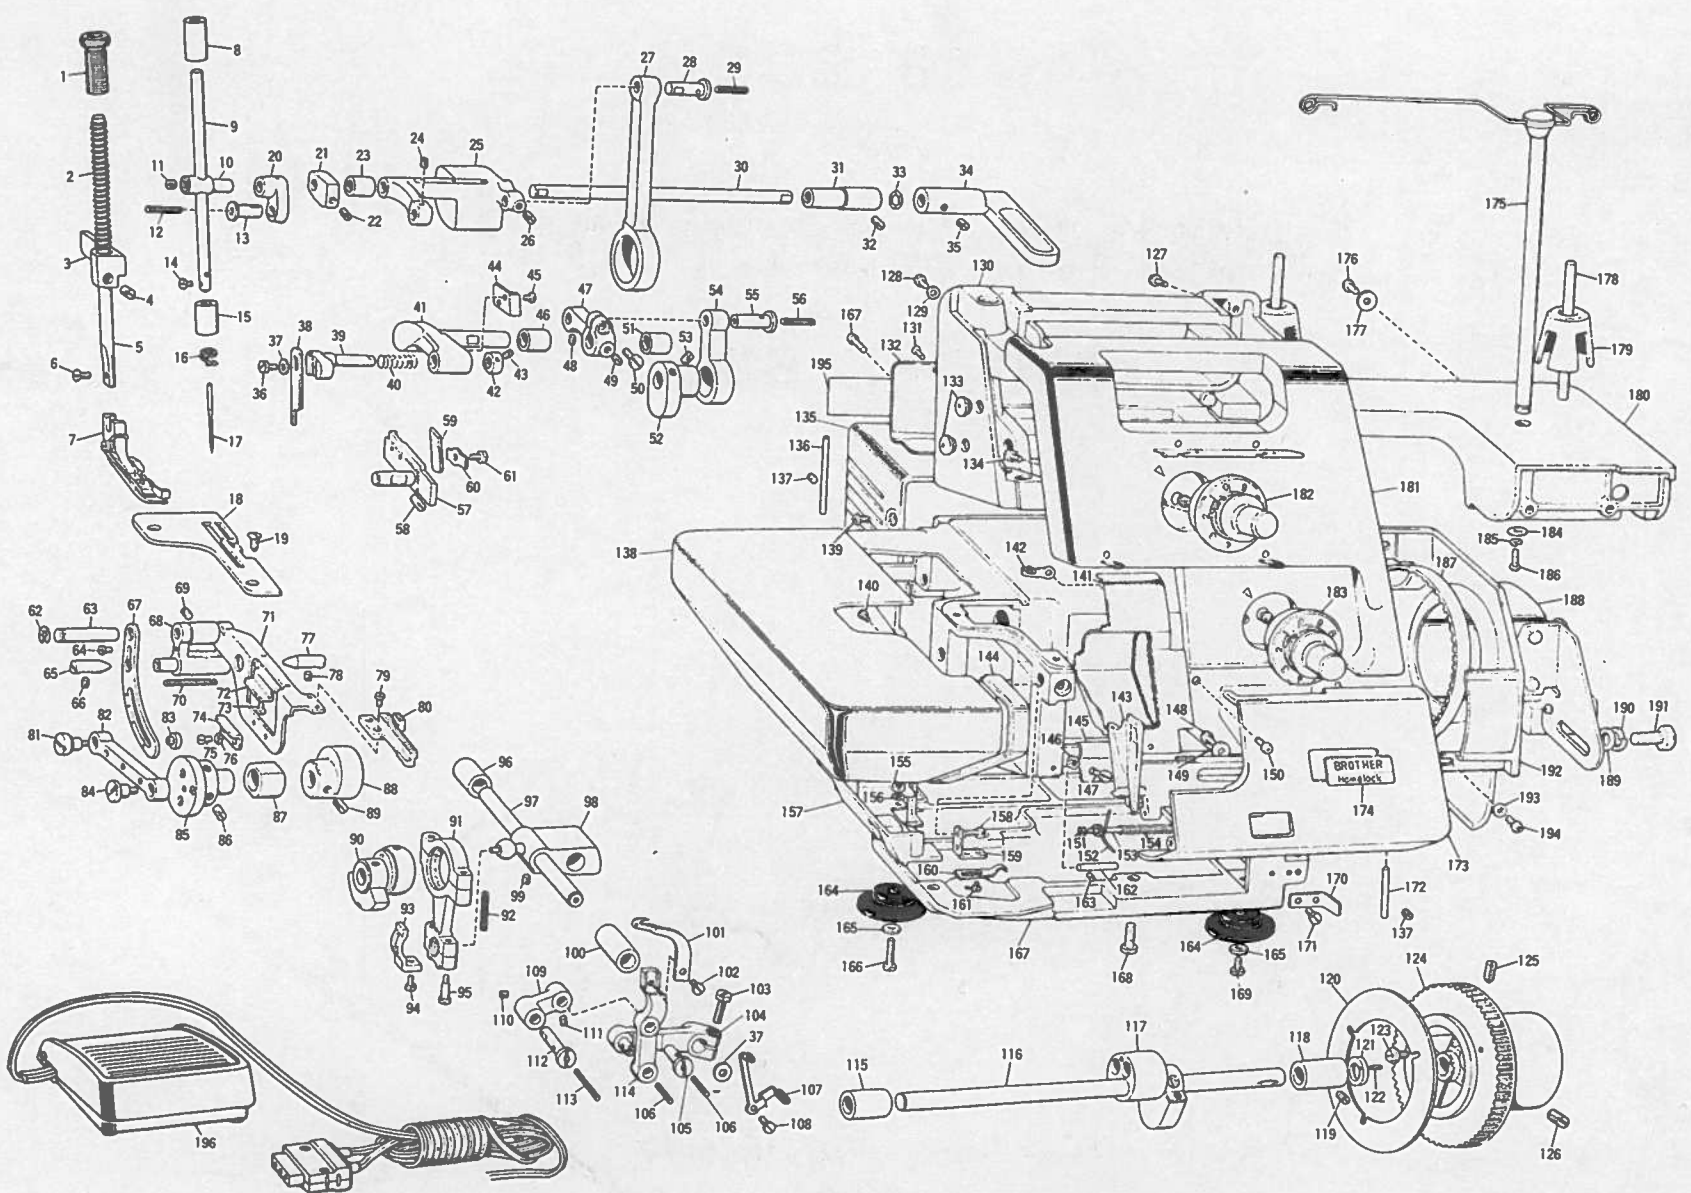

**PARTS BOOK**  
**FOR**  
**brother® homelock**  
**MODEL 522**

Please clarify Ref. No. and  
Parts No. as well as parts name  
When you place an order.

Ref. No.	Parts No.	Name of Parts	Ref. No.	Parts No.	Name of Parts	Ref. No.	Parts No.	Name of Parts	Ref. No.	Parts No.	Name of Parts
1	12652001	Pressure Adjusting Screw	61	117516001	Bolt, 4.37	121	126571001	Washer	181	126507001	Assembly
2	12362001	Presser Bar Spring	62	048050342	Stopper Ring, E5	122	047160640	Spring Pin, AW1.6	182	126790001	Thread Tension Dial Assembly
3	147080001	Presser Bar Bracket	63	126584000	Feed Bar Shaft	123	126767001	Set Screw, 3.57	183	126685001	Over Looper Thread Tension Dial Assembly
4	100058003	Set Screw, 5.95	64	009670512	Set Screw, 3.57 x 5	124	126562001	Timing Pulley			
5	126660001	Presser Bar	65	102436001	Center Pin	125	103950001	Set Screw, 5.95	184	025040332	Washer, M4
6	009670814	Set Screw, 3.57 x 8	66	123445001	Set Screw, 4.76	126	013761013	Set Screw 5.95	185	028040242	Spring Washer, M4
7	123476001	Presser Foot Assembly	67	126789001	Feed Adjusting Lever	127	037401214	Screw, 4 x 12	186	002410204	Set Screw, 4 x 12
8	126702000	Needle Bar Bushing, Upper	68	126583000	Feed Bar Lever	128	009680514	Set Screw, 4.37 x 5	187	126533000	Timing Belt
9	126568001	Needle Bar	69	123445001	Set Screw, 4.76	129	142932000	Washer	188	131	Motor
10	126656001	Needle Bar Connecting Stud	70	142869000	Feed Lever Wick	130	126501001	Machine Body	189	100197004	Washer
11	100289002	Set Screw, 5.95	71	126574001	Feed Bar	131	106202002	Set Screw, 3.18	190	203735001	Spring Washer
12	117429001	Felt	72	126575001	Feed Adjusting Block, Upper	132	126537000	Rear Cover	191	103741001	Bolt, 7.14
13	142827001	Needle Bar Link Shaft	73	009670512	Set Screw, 3.57 x 5	133	114255001	Cap	192	126534001	Belt Cover
14	009660414	Set Screw, 3.18 x 4	74	126577001	Feed Adjusting Block, Lower	134	009681212	Set Screw, 4.37 x 12	193	025040332	Washer, M4
15	126703000	Needle Bar Bushing, Lower	75	009670512	Set Screw, 3.57 x 5	135	126536000	Motor Cover	194	002400804	Set Screw, 4 x 8
16	126704001	Needle Bar Thread Guide	76	028040242	Spring Washer, 4	136	126532001	Hinge Pin	195		Model Plate
17	142935001	Needle, TE x 1	77	116605001	Center Pin	137	013679312	Set Screw, 3.57	196	141	Controller
18	126570001	Needle Plate	78	123445001	Set Screw, 4.76	138	126528001	Cloth Plate Cover			
19	100032003	Set Screw, 4.37	79	100080004	Set Screw, 3.18	139	002400804	Set Screw, 4 x 8			[Accessories, etc.]
20	126773000	Needle Bar Connecting Link	80	126732001	Feed Dog	140	009670512	Set Screw, 3.57 x 5		126737991	Vinyl Bag for Accessories
21	126661001	Presser Lifter Cam	81	126586001	Feed Adjusting Knob	141	126522001	Front Cover, A		122739001	Screw Driver, 5.5 x 75
22	013680810	Set Screw, 4.37	82	126581001	Feed Link	142	126710001	Looper Thread Guide		117466000	Pincette
23	142822000	Driving Shaft Bushing Lift	83	126587001	Feed Adjusting Nut	143	126517000	Front Cover Guide		123443001	Needles Set
24	123445001	Set Screw, 4.76	84	126582001	Feed Link Stud Screw	144	126531000	Cloth Plate Side Cover		121152001	Oiler Assembly
25	126566000	Needle Bar Driving Lever	85	126580001	Feed Eccentric Wheel	145	126521001	Front Cover Spring		142934001	Machine Brush
26	123445001	Set Screw, 4.76	86	013750812	Set Screw, 5.56	146	021300302	Nut, 3		142603001	Spool Cap
27	126564000	Needle Bar Rod	87	126578000	Vertical Feed Adjusting Block	147	002309402	Set Screw, 3 x 4.5		192531011	Instruction Book (English)
28	126565001	Rod Shaft	88	126535000	Vertical Feed Adjusting Block Collar	148	007679302	Set Screw, 3.57 x 3.5		126735001	Machine Cover
29	126592000	Wick	89	013750812	Screw, 5.56	149	025350332	Washer, 3.5			
30	126567000	Driving Shaft	90	126630001	Over Looper Eccentric Wheel	150	003400804	Set Screw, 4 x 8			
31	147085000	Driving Shaft Bushing, Right	91	126606000	Over Looper Rod	151	048020346	Stopper Ring, E2			
32	123455001	Set Screw, 4.76	92	126592000	Wick	152	126520001	Front Cover Stopper Spring			
33	120265001	Spring Washer	93	126608000	Over Looper Joint Guide	153	126518000	Front Cover Guide Shaft			
34	126653001	Presser Bar Lifter	94	009670712	Set Screw, 3.57 x	154	126519000	Front Cover Spring			
35	102716003	Set Screw, 4.37	95	142590002	Set Screw, 4.37	155	105367002	Nut, 4.76			
36	144075001	Bolt, 3.57	96	126611000	Over Looper Shaft Bushing, Rear	156	025710232	Washer, 4.76			
37	105161003	Washer	97	126609000	Over Looper Shaft	157	126742000	Oil Pan Side Cover			
38	126598001	Upper Knife	98	126731001	Over Looper Joint	158	009670512	Set Screw, 3.57 x 5			
39	126596001	Upper Knife Holder	99	013750812	Set Screw, 5.56	159	126529001	Spring Fixing Plate			
40	126772001	Upper Knife Presser Spring	100	126610000	Over Looper Shaft Bushing, Front	160	126530001	Cloth Plate Cover Spring Plate			
41	126593001	Upper Knife Driving Lever, A	101	126643001	Over Looper	161	007679302	Set Screw, 3.57 x 3.5			
42	147092001	Upper Knife Holder Guide	102	009670814	Screw 3.57 x 8	162	126526001	Front Cover Stopper Shaft			
43	013679312	Set Screw, 3.57	103	126765001	Bolt 4.76 x 14	163	013660812	Set Screw, 3.18			
44	126597001	Upper Knife Holder Guide Plate	104	126652001	Over Looper Lever	164	126540000	Cushion			
45	009660612	Set Screw, 3.18 x 6	105	126641001	Looper Lever Shaft Guide	165	025710232	Washer, 4.76			
46	126595000	Driving Lever Bushing, Left	106	117429001	Felt	166	107423001	Set Screw, 4.76 x 15			
47	126591000	Upper Knife Driving Lever, B	107	126709001	Looper Thread Take-up	167	126539001	Oil Pan			
48	123445001	Set Screw, 4.76	108	009670512	Screw 3.57 x 5	168	009781412	Set Screw, 6.35 x 14			
49	013750812	Set Screw, 5.56	109	126642001	Guide Lever	169	142957001	Set Screw, 4.76 x 8			
50	100320003	Set Screw, 4.76	110	123445001	Screw 4.76	170	126525001	Front Cover Guide Plate			
51	126594000	Driving Lever Bushing Right	111	123445001	Screw 4.76	171	009660612	Set Screw, 3.18 x 6			
52	126556000	Upper Knife Eccentric Wheel	112	142880001	Guide Lever Stud	172	126524001	Front Cover Pin			
53	013750812	Set Screw, 5.56	113	112373001	Wick	173	126516001	Front Cover			
54	126590000	Upper Knife Driving Link	114	126640001	Looper Link	174		Name Plate			
55	126565001	Rod Shaft	115	142818000	Driving Shaft Bushing, Left	175	126727001	Spool Stand Assembly			
56	126592000	Wick	116	126557000	Driving Shaft	176	002401204	Set Screw, 4 x 12			
57	126592001	Lower Knife Holder, A	117	126714001	Needle Bar Eccentric Wheel Assembly	177	025040332	Washer, M4			
58	013761012	Set Screw, 5.95	118	126558000	Driving Shaft Bushing, Right	178	142914001	Spool Pin			
59	126601001	Lower Knife	119	123445001	Set Screw, 4.76	179	147060000	Spool Cushion			
60	117515001	Lower Knife Presser Plate	120	126563001	Timing Pulley Plate	180	126696000	Spool Stand Base			