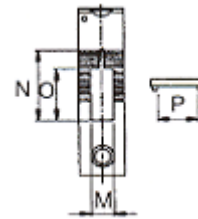

KM-790 Needle Gauge parts 2.4 MM

Model	size 2.4 MM	Needle Plate(NP)	Feed Dog (FD)	
			Left	Right
KM-790	3/32"	SF01-NP053	SF01-FD015	
		Presser Foot (PT)	Needle Clamp (NC)	
		SF01-PF003	SE01-NC009	SE01-NC010

3/32"

Parts No. · 부품번호

01-56SA-7500

Size(mm)

M	N	O	P
7	29	22.2	11.6

Applicable M/C · 적용기종

KM-750, KM-750BL

KM-790, KM-790BL

Class of Work · 사용예

Garments, Jeans, Thin Cloth,

Aloha Shirt, T-Shirt

의류, 청바지, 얇은천, 남방, T셔츠

3/32" (φ2)

Parts No. · 부품번호

06-154A-7400

Size(mm)

K	L	M	N	O
2.38	7.1	13.4	20.2	2

Applicable M/C · 적용기종

KM-750BL, 757BL

KM-790BL, 797BL, 790

KM-740BL, 740

KM-750

Class of Work · 사용예

Garments, Y-shirt, Aloha shirt

의류, Y셔츠, 남방

(DP : #14~#18)

3/32"

Parts No. · 부품번호

05-120A-7400

Size(mm)

A	B	C	D	E	F
15	2.38	2	15.85	3	9.2

Applicable M/C · 적용기종

KM-740

KM-750, 750-7, 757, 757-7

KM-790, 790-7, 797, 797-7

KM-827

KM-857, 857-7

Class of Work · 사용예