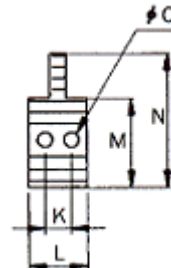

KM-790, KM-790BL

Class of Work · 사용예

Garments, Jeans, Thin Cloth,

Aloha Shirt, T-Shirt

의류, 청바지, 얇은천, 남방, T셔츠

SF01-FD015

3/32" (φ2)

Parts No. · 부품번호

06-154A-7400

Size(mm)

K	L	M	N	O
2.38	7.1	13.4	20.2	2

Applicable M/C · 적용기종

KM-750BL, 757BL

KM-790BL, 797BL, 790

KM-740BL, 740

KM-750

Class of Work · 사용예

Garments, Y-shirt, Aloha shirt

의류, Y셔츠, 남방

(DP : #14~#18)

SF01-PF003

3/32"

Parts No. · 부품번호

05-120A-7400

Size(mm)

A	B	C	D	E	F
15	2.38	2	15.85	3	9.2

Applicable M/C · 적용기종

KM-740

KM-750, 750-7, 757, 757-7

KM-790, 790-7, 797, 797-7

KM-827

KM-857, 857-7