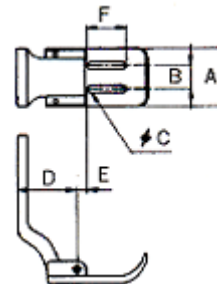

06-154A-7400

Size(mm)

K	L	M	N	O
2.38	7.1	13.4	20.2	2

Applicable M/C · 적용기종

KM-750BL, 757BL

KM-790BL, 797BL, 790

KM-740BL, 740

KM-750

Class of Work · 사용예

Garments, Y-shirt, Aloha shirt

의류, Y셔츠, 남방

(DP : #14~#18)

SF01-PF003

3/32"

Parts No. · 부품번호

05-120A-7400

Size(mm)

A	B	C	D	E	F
15	2.38	2	15.85	3	9.2

Applicable M/C · 적용기종

KM-740

KM-750, 750-7, 757, 757-7

KM-790, 790-7, 797, 797-7

KM-827

KM-857, 857-7

Class of Work · 사용예

SE01-NC009

3/32" (좌)

Parts No. · 부품번호

04-15LA-7900

Size(mm)

A	B
2.4	2

Applicable M/C · 적용기종