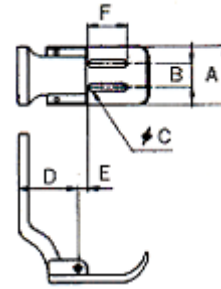

SF01-PF005

3/16"

Parts No. · 부품번호

05-310A-7400

Size(mm)

A	B	C	D	E	F
15	2.38	2	15.85	3	9.2

Applicable M/C · 적용기종

KM-740
KM-750, 750-7, 757, 757-7
KM-790, 790-7, 797, 797-7
KM-857, 857-7, 867, 867-7
KM-827, 890, 890-7

Class of Work · 사용예

SE01-NC007

3/16" (좌)

Parts No. · 부품번호

04-14LA-7900

Size(mm)

A	B
4.8	2

Applicable M/C · 적용기종

KM-790, 790BL
KM-790-7, 790BL-7
KM-797, 797BL
KM-797-7, 797BL-7
KM-890, 890-7

Class of Work · 사용예

SE01-NC008

3/16" (우)

Parts No. · 부품번호

04-14RA-7900

Size(mm)

A	B
4.8	2

Applicable M/C · 적용기종

KM-790, 790BL
KM-790-7, 790BL-7
KM-797, 797BL
KM-797-7, 797BL-7
KM-890, 890-7

Class of Work · 사용예