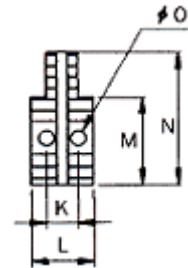

### SF01-NP026

3/16"

Parts No. · 부품번호

01-327A-740L

Size(mm)

E	F	G	H
10.1	30.5	23.7	14

Applicable M/C · 적용기종

KM-740BL, KM-757BL  
KM-797BL, KM-797

### SF01-FD021

3/16" (φ2)

Parts No. · 부품번호

06-354A-7400

Size(mm)

K	L	M	N	O
4.76	9.5	13.4	20.2	2

Applicable M/C · 적용기종

KM-740, 740BL  
KM-750, 757  
KM-790, 797

### SF01-FD006

3/16" (φ2.5)

Parts No. · 부품번호

06-05SA-750L

Size(mm)

F	G	H	I	J
4.76	9.5	13.4	20.2	2.5

Applicable M/C · 적용기종

KM-750BL, 797BL, 757BL  
KM-797, 790, 790BL  
KM-740, 740BL

Size(mm)

A	B
4.8	2

Applicable M/C · 적용기종

KM-790, 790BL  
KM-790-7, 790BL-7  
KM-797, 797BL  
KM-797-7, 797BL-7  
KM-890, 890-7

Class of Work · 사용예

**SE01-NC008**

3/16" (우)

Parts No. · 부품번호